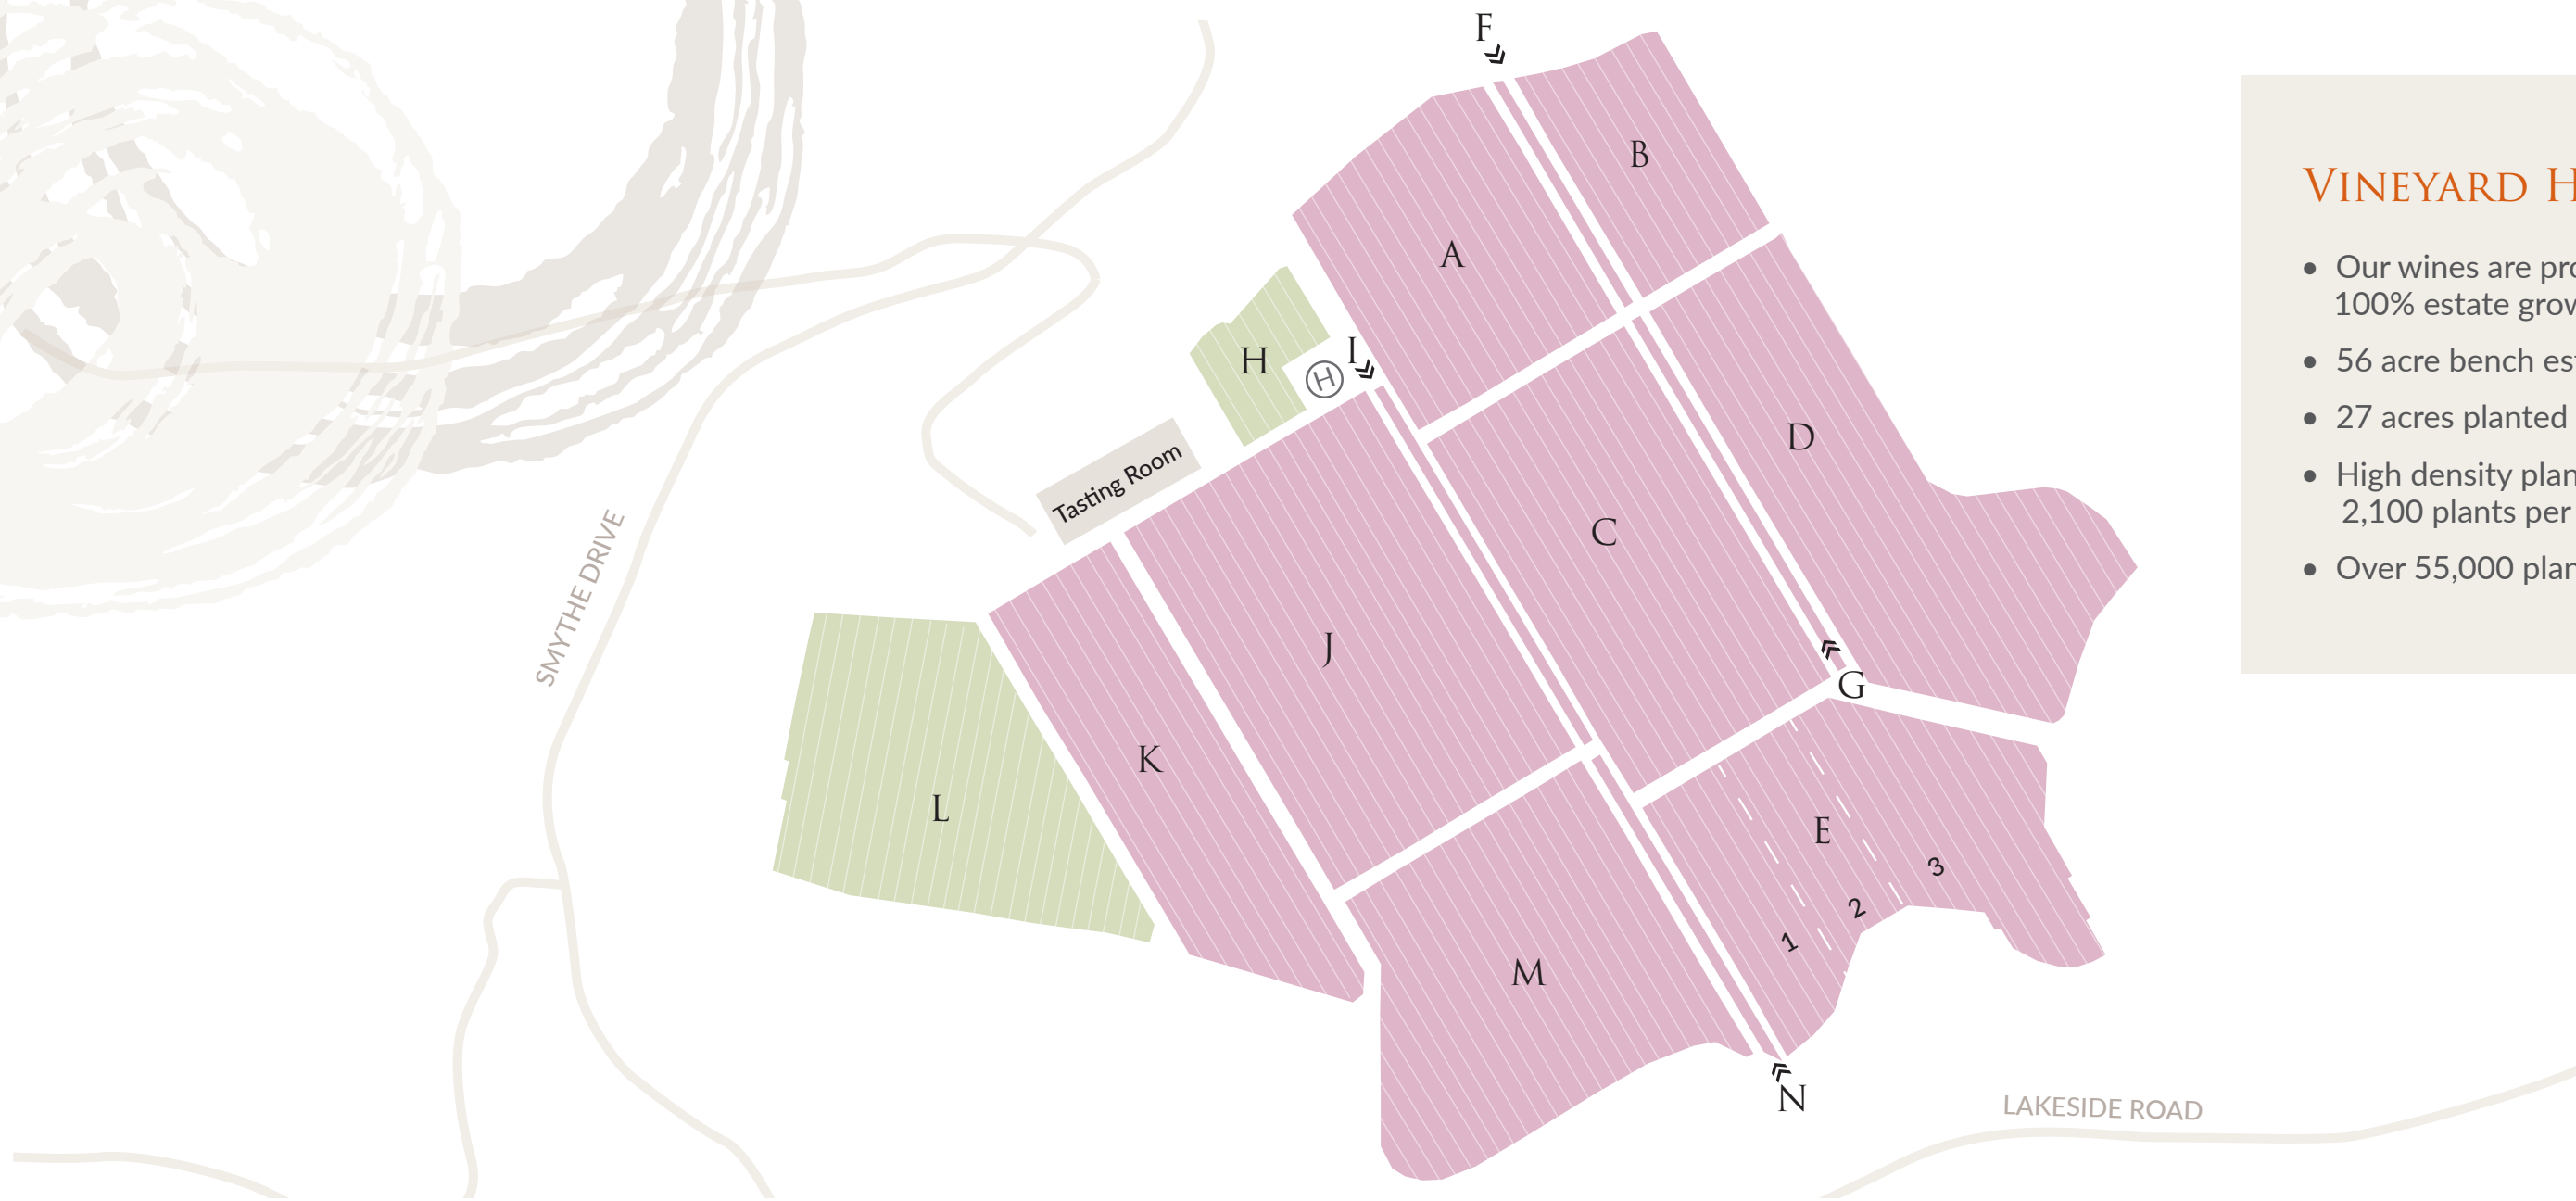

PAINTED ROCK ESTATE WINERY

Skaha Bench, Okanagan Valley

VINEYARD HIGHLIGHTS

- Our wines are produced from 100% estate grown grapes
- 56 acre bench estate
- 27 acres planted
- High density planning with roughly 2,100 plants per acre
- Over 55,000 plants growing

BLOCK	A	B	C	D	E1	E2	E3	F	G	H	I	J	K	L	M	N
GRAPE	Merlot	Merlot	Cabernet Franc	Merlot	Petit Verdot	Merlot	Malbec	Malbec	Petit Verdot	Chardonnay	Cabernet Sauvignon	Syrah	Cabernet Sauvignon	Chardonnay	Syrah	Cabernet Sauvignon
CLONE(S)	181	181	327/214	347	400	181	589	589	400	95	412	100	191/169	548/76	99	412
ROOTSTOCK(S)	3309	Riparia	Riparia/3309	Riparia	Riparia	3309	3309	3309	3309	Riparia	101-14	3309	Riparia/2209	3309	101-14	101-14
ACRES	2.00	1.15	3.09	3.80	1.4	0.7	1.4	0.15	0.24	0.47	0.21	3.79	2.2	2.65	3.41	0.15
YEAR PLANTED*	2005	2005	2005	2005	2005	2005	2005	2019	2018	2017	2018	2005	2005	2005	2005	2005

*Infill plantings done in 2006 and 2009 around initial blocks planted in 2005.